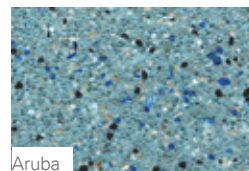

LUNA QUARTZ MONTEGO

Polar White

Martinique

Key West

Bermuda

Pacific

Aruba

Madagascar

Montego

St. Maarten

LUNA QUARTZ ARUBA

LUNA QUARTZ BERMUDA

Luna Quartz

Even as an entry-level pool finish, Luna Quartz has the same admixtures as do all Wet Edge pool finishes. The quartz sand has been selected for its natural, round quality. These factors provide higher strength, more consistency, and smoother troweling material than any other quartz finish. It is important to note that all quartz finishes may show trowel marks and color shading.