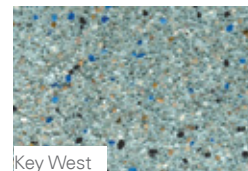

LUNA QUARTZ MONTEGO

Polar White

Martinique

Key West

Bermuda

Pacific

Aruba

Madagascar

Montego

St. Maarten

LUNA QUARTZ ARUBA

LUNA QUARTZ BERMUDA

Luna Quartz

Even as an entry-level pool finish, Luna Quartz has the same admixtures as do all Wet Edge pool finishes. The quartz sand has been selected for its natural, round quality. These factors provide higher strength, more consistency, and smoother troweling material than any other quartz finish. It is important to note that all quartz finishes may show trowel marks and color shading.