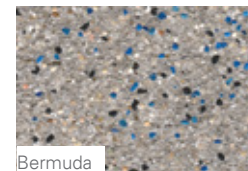

LUNA QUARTZ MONTEGO

Polar White

Martinique

Key West

Bermuda

Pacific

Aruba

Madagascar

Montego

St. Maarten

LUNA QUARTZ ARUBA

LUNA QUARTZ BERMUDA

Luna Quartz

Even as an entry-level pool finish, Luna Quartz has the same admixtures as do all Wet Edge pool finishes. The quartz sand has been selected for its natural, round quality. These factors provide higher strength, more consistency, and smoother troweling material than any other quartz finish. It is important to note that all quartz finishes may show trowel marks and color shading.