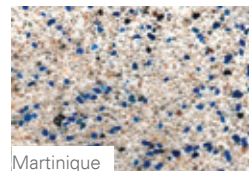

LUNA QUARTZ MONTEGO

Polar White

Martinique

Key West

Bermuda

Pacific

Aruba

Madagascar

Montego

St. Maarten

LUNA QUARTZ ARUBA

LUNA QUARTZ BERMUDA

Luna Quartz

Even as an entry-level pool finish, Luna Quartz has the same admixtures as do all Wet Edge pool finishes. The quartz sand has been selected for its natural, round quality. These factors provide higher strength, more consistency, and smoother troweling material than any other quartz finish. It is important to note that all quartz finishes may show trowel marks and color shading.