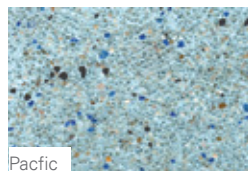

LUNA QUARTZ MONTEGO

Polar White

Martinique

Key West

Bermuda

Pacific

Aruba

Madagascar

Montego

St. Maarten

LUNA QUARTZ ARUBA

LUNA QUARTZ BERMUDA

Luna Quartz

Even as an entry-level pool finish, Luna Quartz has the same admixtures as do all Wet Edge pool finishes. The quartz sand has been selected for its natural, round quality. These factors provide higher strength, more consistency, and smoother troweling material than any other quartz finish. It is important to note that all quartz finishes may show trowel marks and color shading.