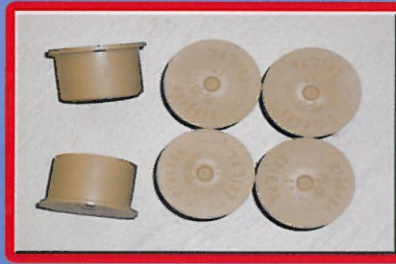

**Sure Guard fences are available in these designer colors.**

**Bronze**

**Black**

**Beige**

**Blue**

**White**

**Ask about our  
color  
combinations**

**Sure Guard's premium ultra-transparent mesh offers a clear view to your pool.**

**Sure Guard uses fully reinforced posts warranted not to rust or corrode.**

**Deck caps, made from UV resistant, high impact plastic, seal the sleeves in the pool deck when the pool fence is not in use.**