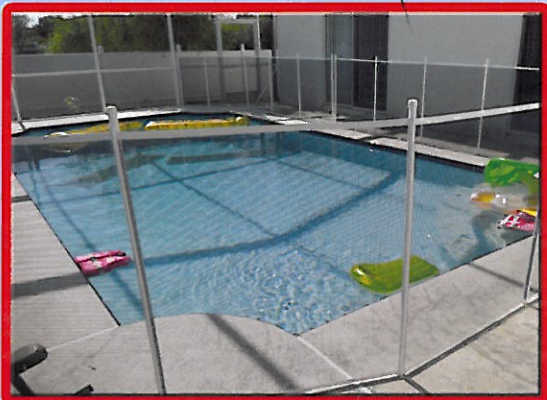

**Sure Guard fences are available in these designer colors.**

**Bronze**

**Black**

**Beige**

**Blue**

**White**

**Ask about our  
color  
combinations**

**Sure Guard's premium ultra-transparent mesh offers a clear view to your pool.**

**Sure Guard pool fence can be configured to create a barrier around any pool.**

**Sure Guard offers a state-of-the-art, self-closing, walk-thru gate with a patent pending threshold which stabilizes the gate for extra strength and safety**

**Sure Guard uses fully reinforced posts warranted not to rust or corrode.**

**Deck caps, made from UV resistant, high impact plastic, seal the sleeves in the pool deck when the pool fence is not in use.**