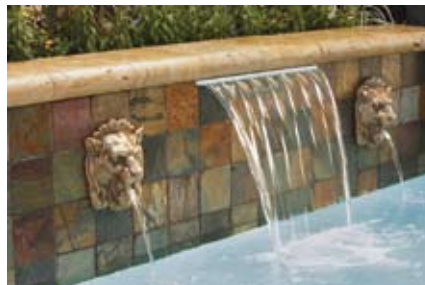

Automatic Water Filler

A.B.S. polymer construction resists corrosion and harsh chemicals

Top ring available in white, black, gray and almond

Compact seven-inch diameter design fits any installation

Prevent equipment and landscape damage

Pentair Water Pool and Spa Automatic Water Fillers are the latest in automatic pool and spa water level controls. Simple and reliable, with no need for electronic controls, they ensure that your water levels are right for safe pool and spa operation and enjoyment.

- Available for standard inground and vanishing edge pools.
- Prevents low water levels that can damage equipment.
- Eliminates water waste and landscape damage that can result from overfilling pool.
- Standard model can be equipped with either a Brass Valve or a Fluidmaster® Valve.

Also ask your Pool Professional about:

MagicFalls® water effects that transform your pool into a romantic oasis, a playful family water park or a breathtaking focal point. Choose from a variety of effects—