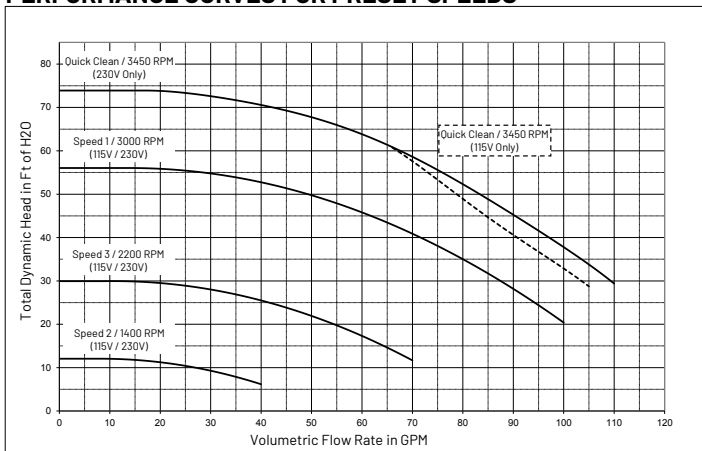

PERFORMANCE CURVES FOR PRESET SPEEDS

Simply Smarter.

The SuperMax VS Variable Speed Pump has earned the Eco Select® brand distinction as one of the greenest and most efficient choices from Pentair.

TRADEGRADE

The TradeGrade family of products is exclusively made for and sold by the world's most demanding pool professionals.

ENERGY STAR® certified SuperMax VS Variable Speed Pump from Pentair meet strict energy efficiency criteria set by the U.S. Environmental Protection Agency and the U.S. Department of Energy. These pumps save money, reduce energy use and protect the environment.

1620 Hawkins Ave | Sanford, NC 27330 | United States | 800.831.7133 | staritepool.com

All indicated Pentair trademarks and logos are property of Pentair Inc. Third party registered and unregistered trademarks and logos are the property of their respective owners. Hayward® and Super Pump® are registered trademarks of Hayward Industries, Inc.